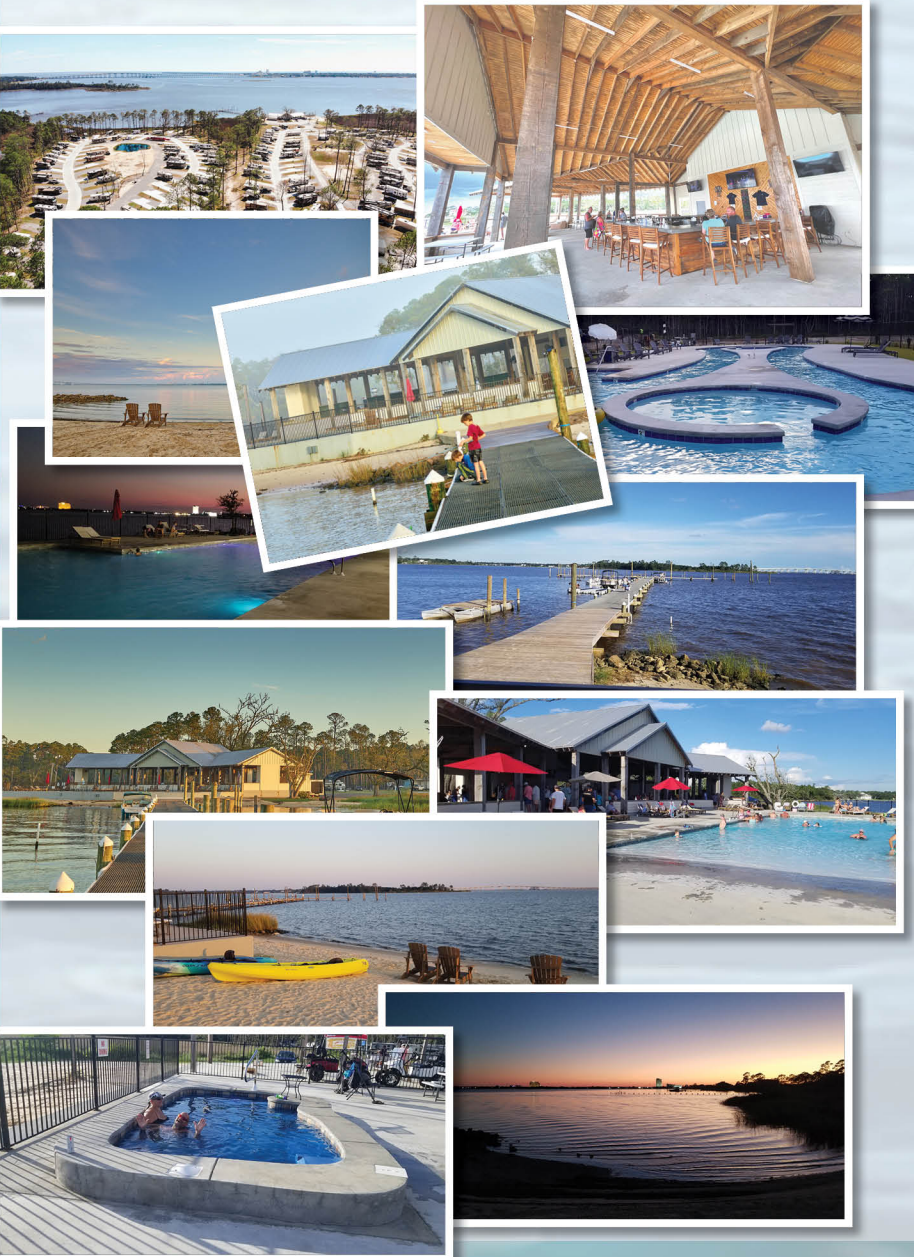

General Information

Office Hours: 9am - 5pm
Pool Hours: 9am - 9pm
Lazy River Hours: 10am - 8 pm
Bath Houses: Open 24 Hours
Check-In Time: 2pm
Check-Out Time: 11am
Trash: 10am - 11am
Food Truck:
Tues - Sat: 11am - 8pm
Bar Hours:
Tues - Wed: 11am - 8pm
Thur - Sat: 11am - 11pm
Sun 11am - 6pm
After Hour Assistance:
504-353-5905
EMERGENCY DIAL 911

Amenities

- Club Pavilion
- Free Kayak and Paddle Board
- Food Truck
- Saturday Night Steak Night:
  RSVP at Food Truck before 1pm
- Saturday Karaoke
- Pool & Hot Tub
- Beach
- Delicious Food
- Dog Park
- Coined Laundry Room
- Playground
- Horseshoes & Outdoor Activities
- Pickelball Court
- Splash Pad & Waterslide Opening Soon
- Island and Night evening Boat Cruises Chartering
- Karaoke Friday nights
- Live music Saturday Nights
- Complimentary coffee at Bar
- Basic Groceries and camping accessories sold at Clubhouse

Points of Interest

Within 10 miles of 9 Casinos
Within 10 miles of White Sandy Beaches
Museums, Historic Buildings, and Art
Charter out to the Deep Sea for Fishing
Take a Ride to Barrier Islands
Aquarium of Gulf Coast
Take a Tour thru Jefferson Davis beautiful
Beauvoir Home

WiFi Network Unsecured
BILOXI BAY GUEST

WiFi Network Secured
!Password1!

BILOXI BAY

RV RESORT & MARINA

Printed On Recycled Paper

Southwest Publications
All Rights Reserved © 2024